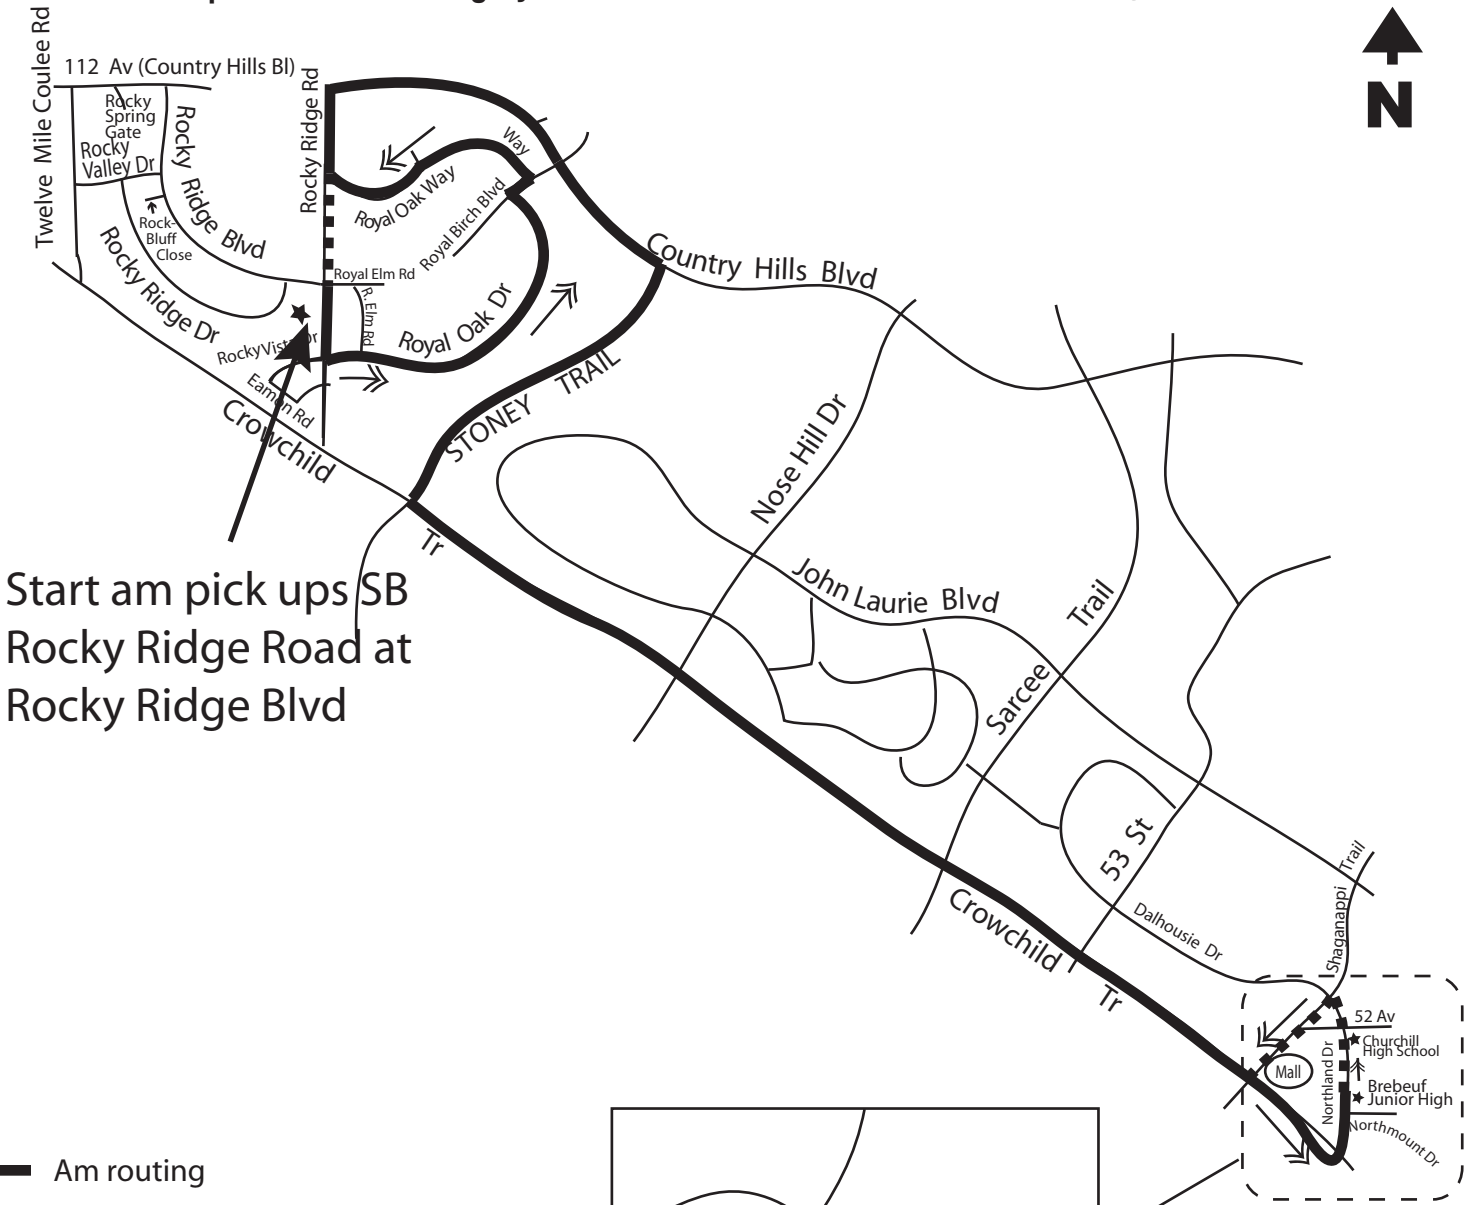

Route 801 Brebeuf/Royal Oak

Route: Key: Gar:

Service provided to all Calgary Transit bus zones on route west of Stoney Trail

Start am pick ups SB Rocky Ridge Road at Rocky Ridge Blvd

Am routing
 Pm routing

This is NOT a charter route. Regular transit fares apply.