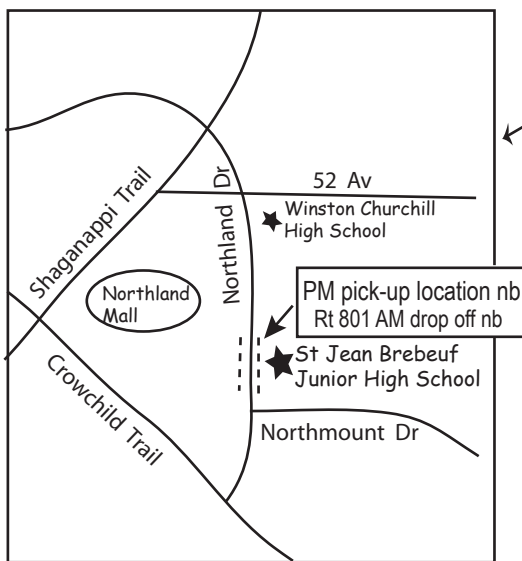

Route 801 Brebeuf/Royal Oak

Route: Key: Gar:

Service provided to all Calgary Transit bus zones on route west of Stoney Trail

Start am pick ups SB Rocky Ridge Road at Rocky Ridge Blvd

Am routing
 Pm routing

This is NOT a charter route. Regular transit fares apply.