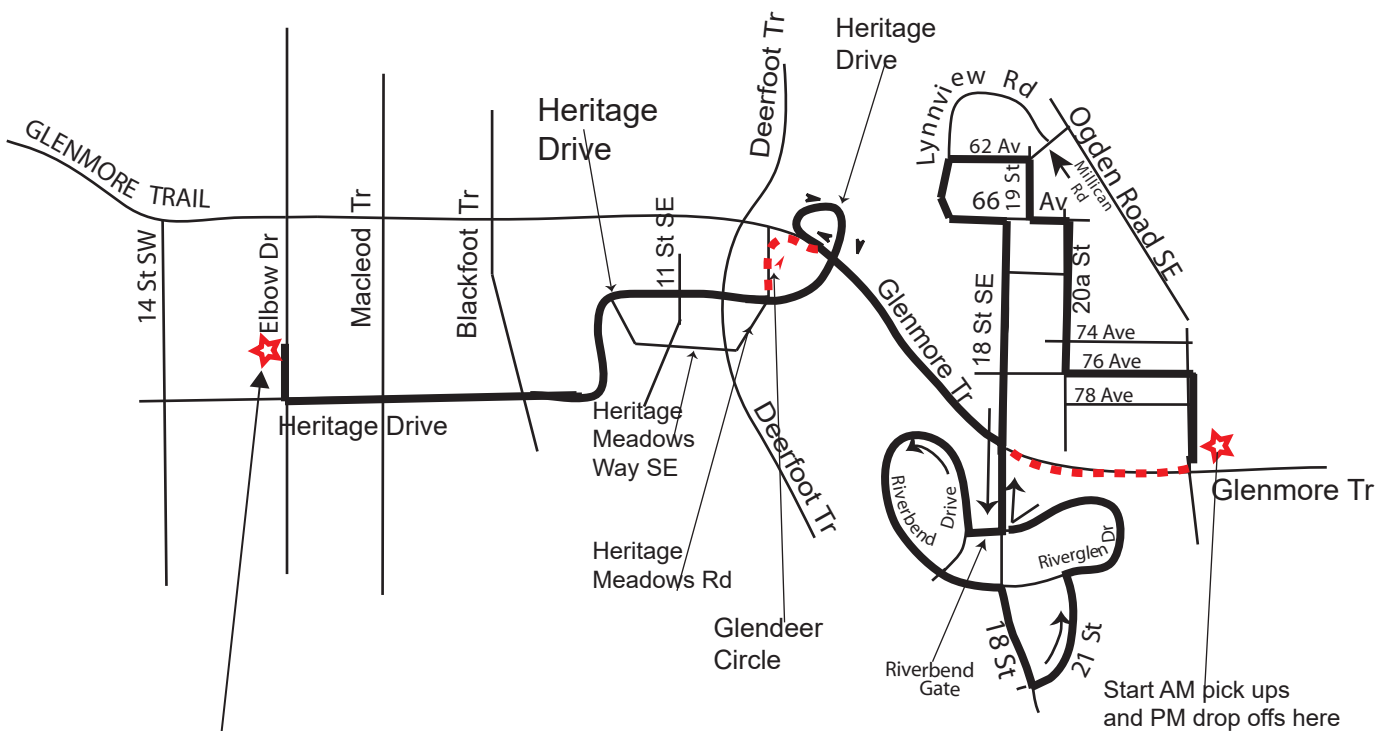

Rte 779 Henry Wise Wood /Riverbend /Ogden

Effective: Sep 1, 2022

Route: Key: Gar:

**Service provided to all
Calgary Transit bus zones and Future bus zones
on Route east of Deerfoot Trail**

Start AM pick ups and PM drop offs here

Do NOT park south of Wisewood parking lot

Henry Wise Wood High School

ELBOW DR

73 Ave

75 Ave

Keewatin St

P.M. Pick ups on Elbow Dr southbound north of parking lot entrance

2 buses only south of 73 Ave

A.M. Drop offs at CT bus zone northbound

AM Routing ———

PM Routing - - - - -

This is NOT a charter route. Regular transit fares apply.