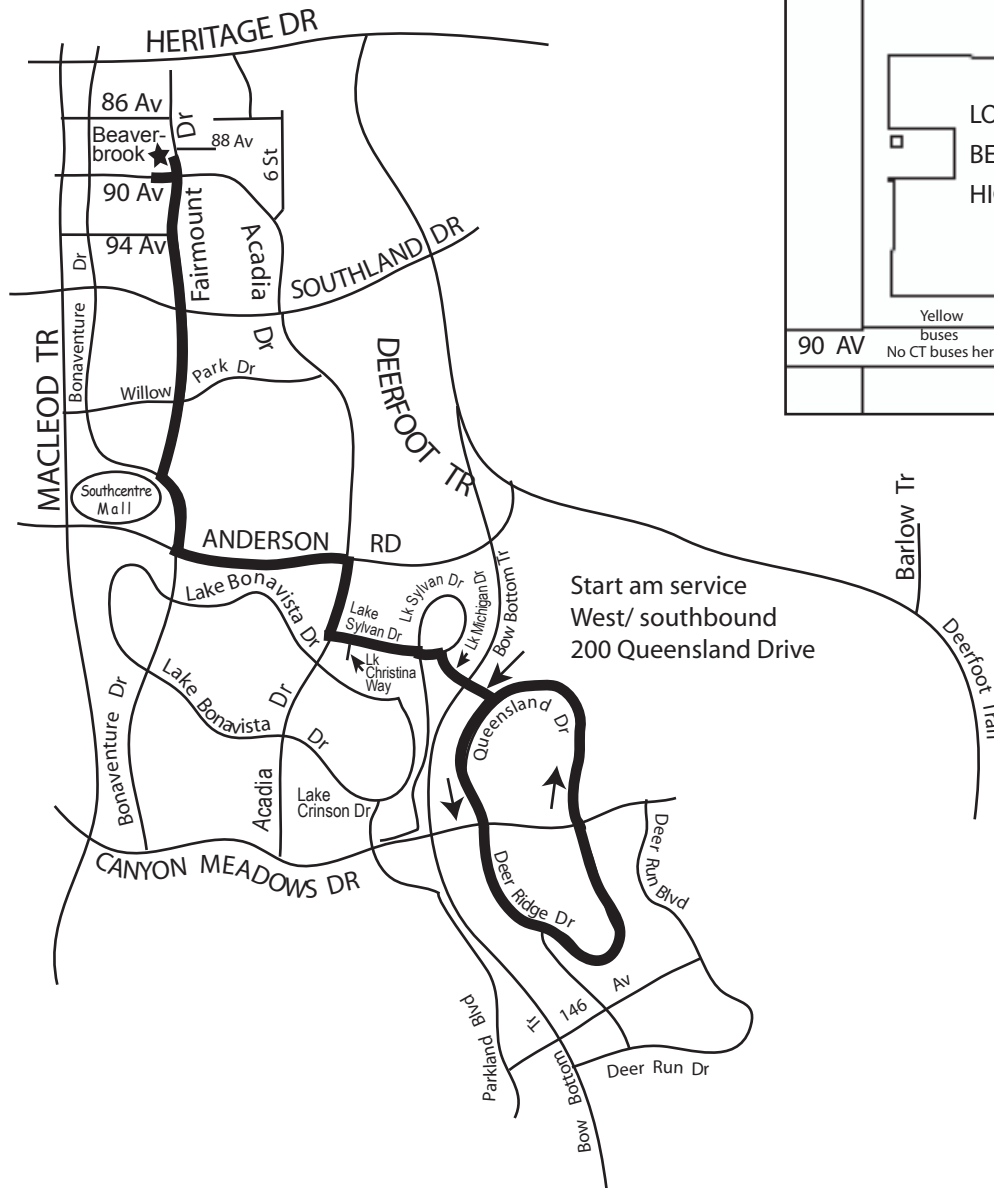

# Route 715 Beaverbrook/Deer Ridge

Last Revision August 21, 2019

Service provided to all Calgary Transit bus zones on route.

Start am service  
West/ southbound  
200 Queensland Drive

- A.M. Drop offs  
westbound on 90 Ave  
at west/ far end of school
- P.M. Pick up locations  
on insert above

**This is NOT a charter route. Regular transit fares apply.**