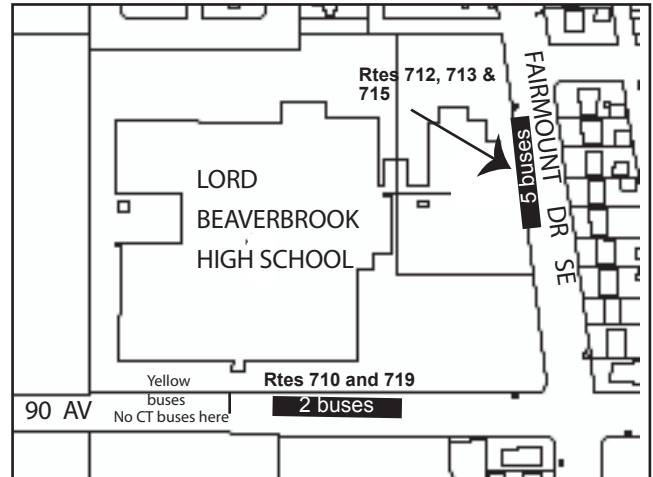

# Route 715 Beaverbrook/Deer Ridge

Last Revision August 21, 2019

Service provided to all Calgary Transit bus zones on route.

Start am service  
West/ southbound  
200 Queensland Drive

- A.M. Drop offs  
westbound on 90 Ave  
at west/ far end of school
- P.M. Pick up locations  
on insert above

**This is NOT a charter route. Regular transit fares apply.**